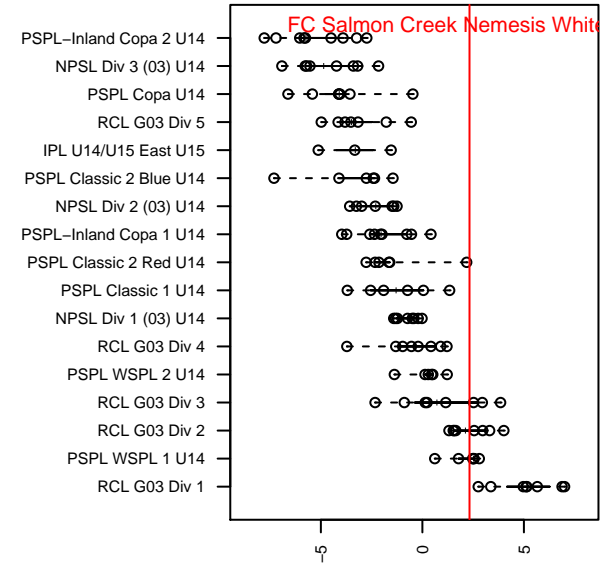

FC Salmon Creek Nemesis White G03

FC Salmon Creek
 Salmon Creek, WA
 G03 total strength=1429
 attack=12.59 defense=6.24
 fall league = PTT G03 Premier White
 spr league = Spr OYS G03 Premier Red

alt names used:
 FC SALMON CREEK FCSC NEMESIS 03 WHI
 FC SALMON CREEKFCSC NEMESIS 03 WHI
 FCSC 03G White
 FCSC Nemesis 03 White
 FCSC Nemesis G03 White
 FCSC 03G White
 FCSC 03G White

Venues played:
 2016 Rainier Challenge Samba U14
 2016 Portland Cup U14
 2016 Bend Premier Cup Lindsey Horan (Gold)
 2016 NWCL 03
 2016 PTT G03 Premier White
 2016 Spr OYS G03 Premier Red
 2016 OYS State Cup G03

FC Salmon Creek Nemesis White G03
 Dots are actual minus expected GF (blue circles) and GA (red triangles).
 Blue line is smoothed change in attack strength. Red is smoothed change in defense strength.

**attack and defense variance (black dot)
relative to other teams
and top 10 in region**

**attack and defense rating
relative to others at age
and all opponents in last 13 months**

Performance relative to 13 month average