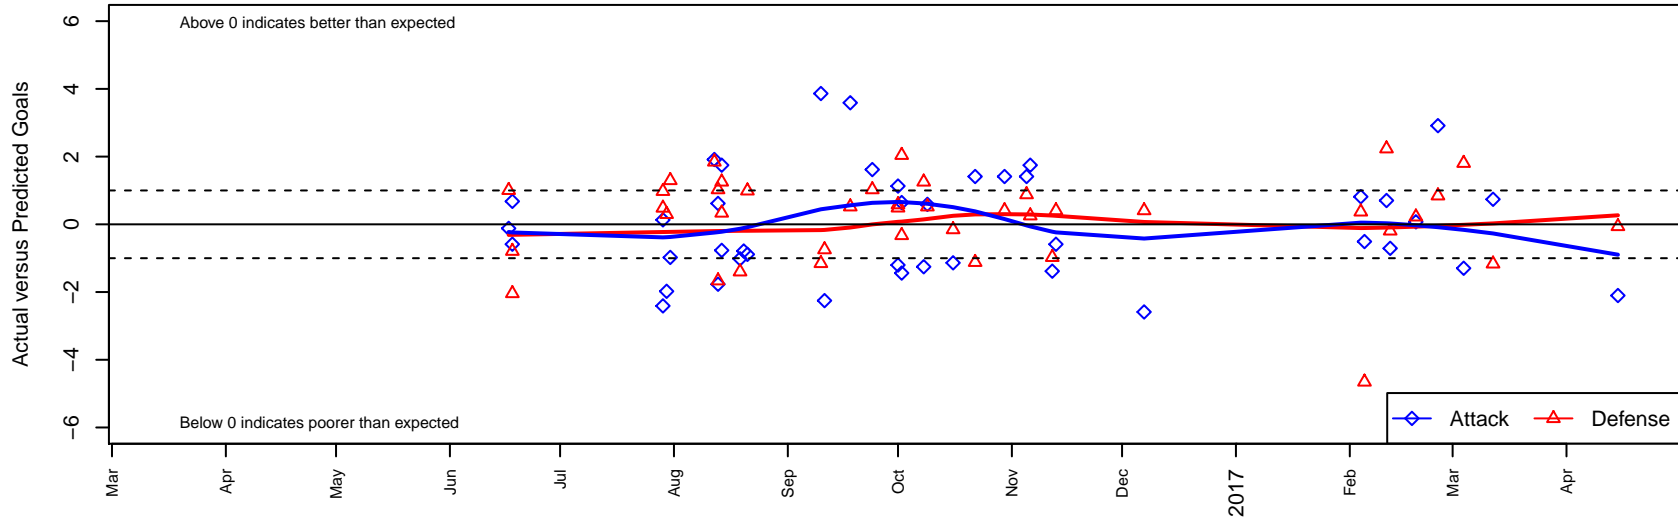

FC Salmon Creek Nemesis White G03

FC Salmon Creek
 Salmon Creek, WA
 G03 total strength=1429
 attack=12.59 defense=6.24
 fall league = PTT G03 Premier White
 spr league = Spr OYS G03 Premier Red

alt names used:
 FC SALMON CREEK FCSC NEMESIS 03 WHI
 FC SALMON CREEKFCSC NEMESIS 03 WHI
 FCSC 03G White
 FCSC Nemesis 03 White
 FCSC Nemesis G03 White
 FCSC 03G White
 FCSC 03G White

FC Salmon Creek Nemesis White G03
 Dots are actual minus expected GF (blue circles) and GA (red triangles).
 Blue line is smoothed change in attack strength. Red is smoothed change in defense strength.

**attack and defense variance (black dot)
relative to other teams
and top 10 in region**

**attack and defense rating
relative to others at age
and all opponents in last 13 months**

Performance relative to 13 month average